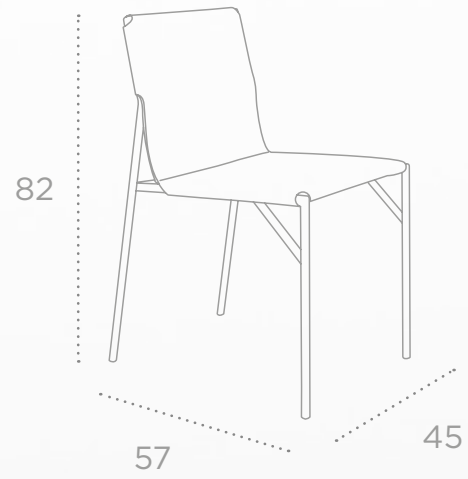

Full-grain leather
Soft touch varnished metal

“Tout le Jour” Chair
Marc Thorpe