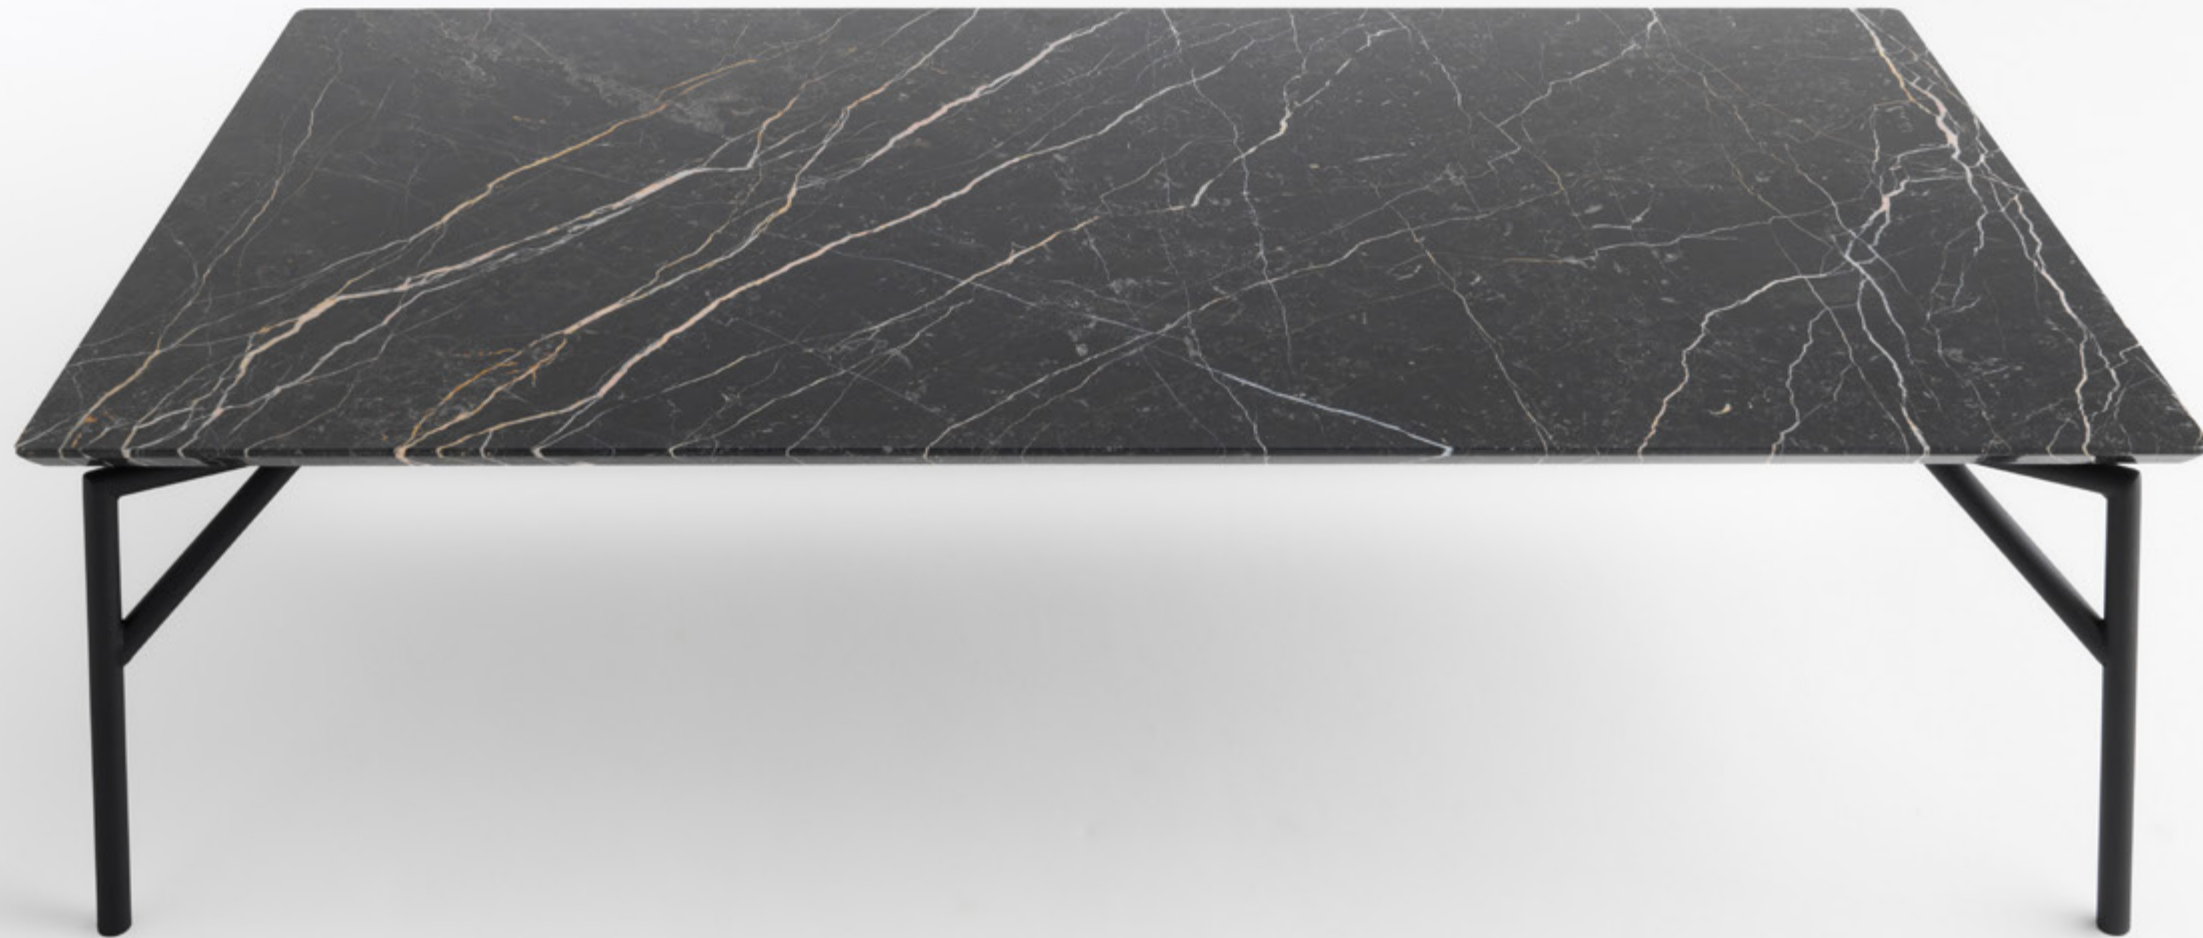

“Tout le Jour” Chair
Marc Thorpe

Full-grain leather
Soft touch varnished metal

“Tout le Jour” Lounge
Marc Thorpe

Full-grain leather
Soft touch varnished metal

5

“Tout le Jour” Sofa
Marc Thorpe

Soft touch varnished metal
Port Laurent marble

“Tout le Jour” Coffee Table
Marc Thorpe

Canaletto walnut and glass

Autoreggente Rotondo
Patrizia Bertolini

Canaletto walnut and glass

Autoreggente Coffee Table
Patrizia Bertolini

Black ash
Full-grain leather

Amilcare Chair
Matteo Beraldi

Black ash
Rope

Amilcare Stool
Matteo Beraldi

Canaletto walnut
Fabric by Kvadrat or Vescom
Leather by Elmo

Black ash + carbon fibre
Full-grain leather

Canaletto walnut or Black ash
Fabric by Kvadrat or Vescom
Leather by Elmo