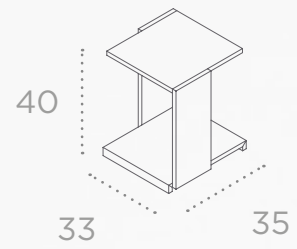

90 cm module
Black ash + mirrored aluminium

Legs: whitened ash
Top: Fenix-NTM® or rear-painted glass

- | X | Y |
|-----|-------|
| 80 | x 80 |
| 80 | x 125 |
| 80 | x 166 |
| 90 | x 90 |
| 90 | x 125 |
| 90 | x 166 |
| 90 | x 190 |
| 90 | x 210 |
| 100 | x 100 |
| 100 | x 125 |
| 100 | x 166 |
| 100 | x 190 |
| 100 | x 210 |
| 100 | x 240 |
| 120 | x 210 |
| 120 | x 240 |

- | X | Y |
|-----|-------------------|
| 80 | x 125 / 165 / 205 |
| 90 | x 125 / 165 / 205 |
| 90 | x 166 / 216 / 266 |
| 100 | x 125 / 165 / 205 |
| 100 | x 166 / 216 / 266 |
| 100 | x 210 / 260 / 310 |