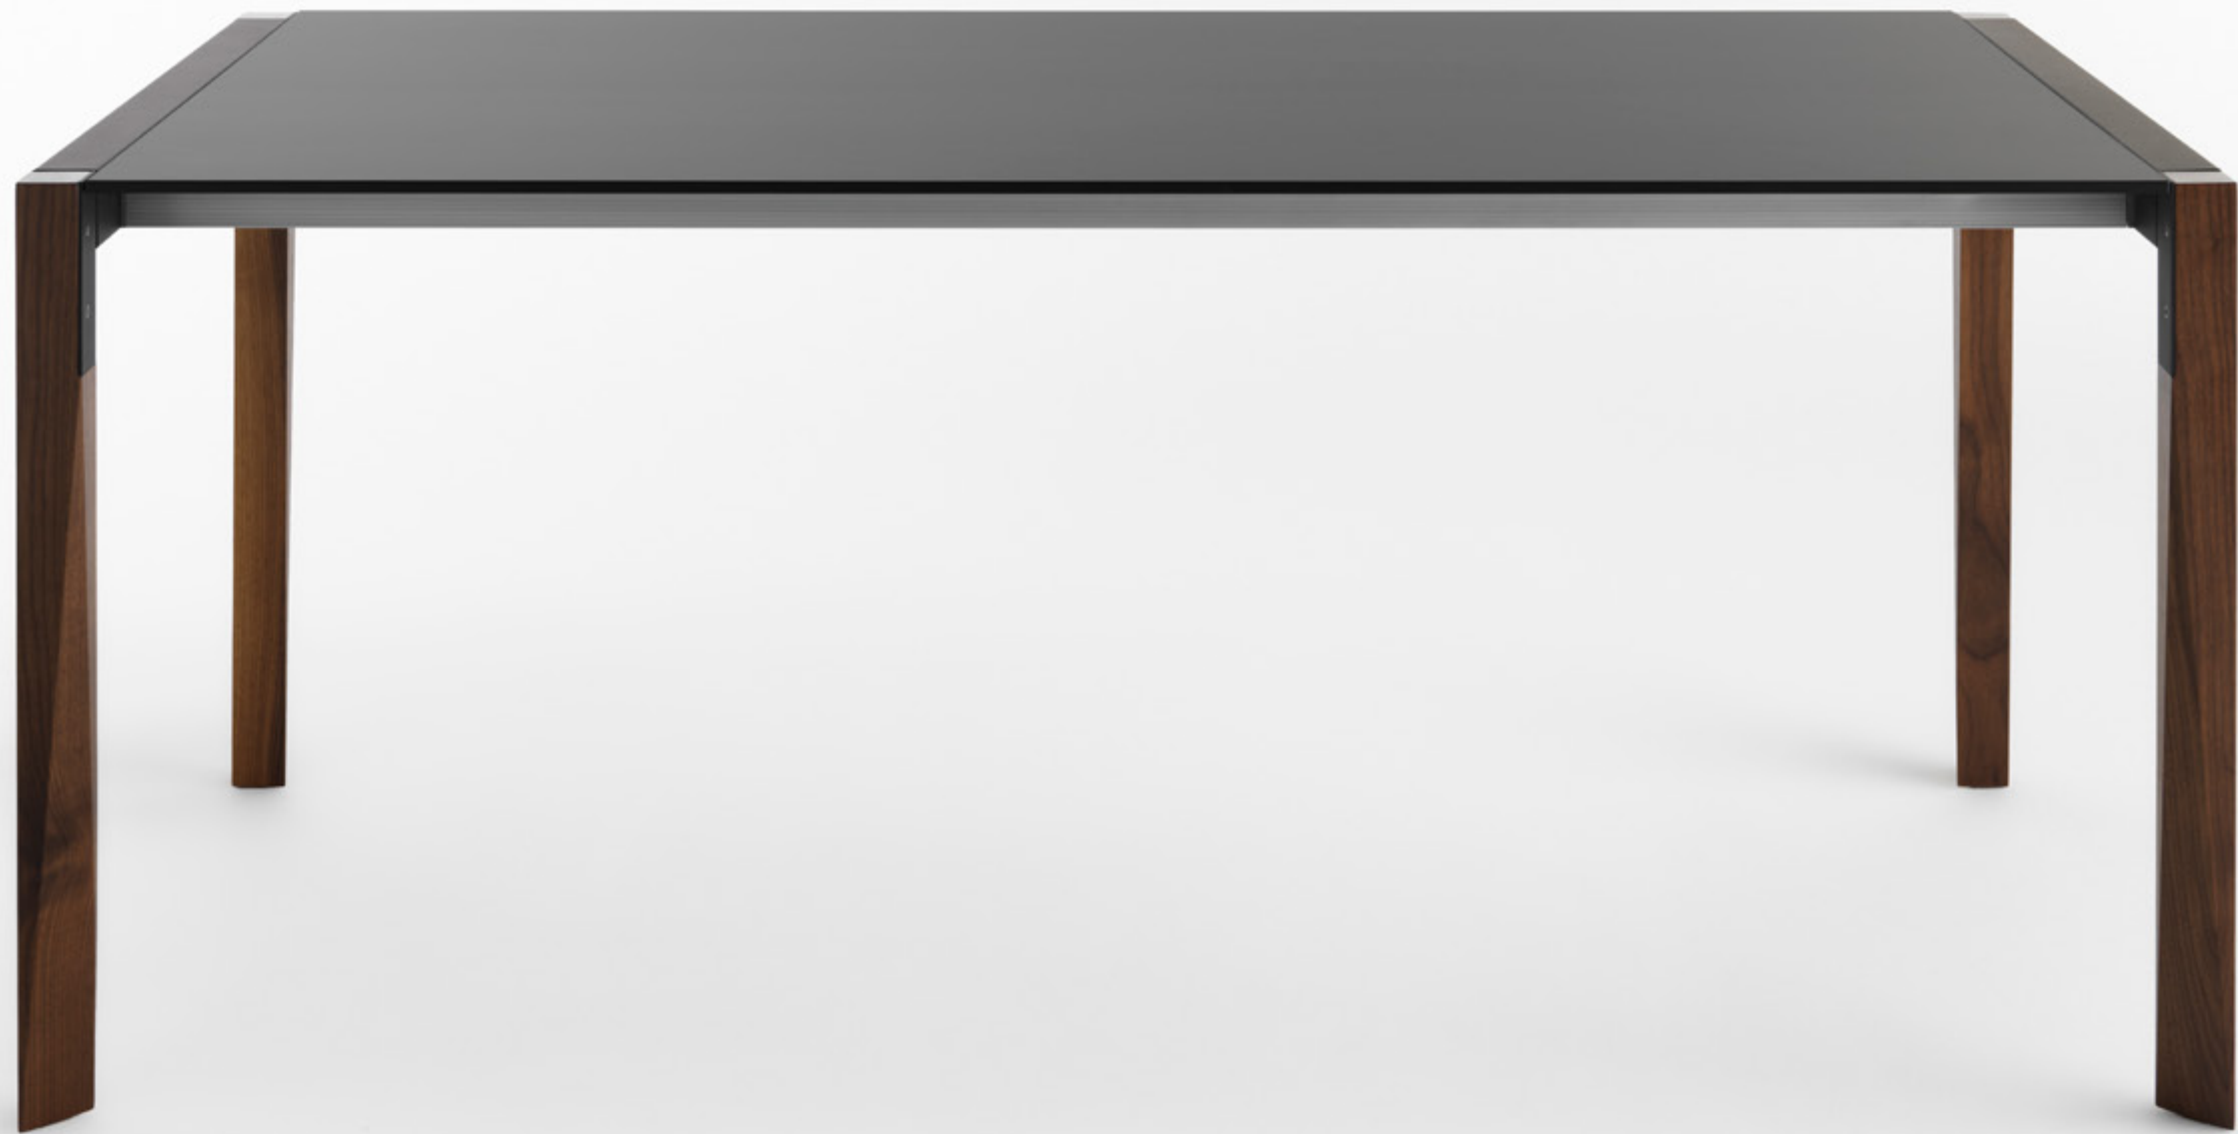

Legs: Canaletto walnut
Top: Fenix-NTM® or rear-painted glass