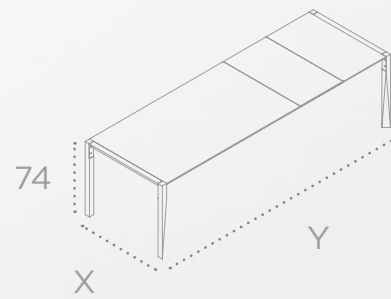

90 cm module
Black ash + mirrored aluminium

Legs: whitened ash
Top: Fenix-NTM® or rear-painted glass

- | X | Y |
|-----|-------|
| 80 | x 80 |
| 80 | x 125 |
| 80 | x 166 |
| 90 | x 90 |
| 90 | x 125 |
| 90 | x 166 |
| 90 | x 190 |
| 90 | x 210 |
| 100 | x 100 |
| 100 | x 125 |
| 100 | x 166 |
| 100 | x 190 |
| 100 | x 210 |
| 100 | x 240 |
| 120 | x 210 |
| 120 | x 240 |

- | X | Y |
|-----|-------------------|
| 80 | x 125 / 165 / 205 |
| 90 | x 125 / 165 / 205 |
| 90 | x 166 / 216 / 266 |
| 100 | x 125 / 165 / 205 |
| 100 | x 166 / 216 / 266 |
| 100 | x 210 / 260 / 310 |