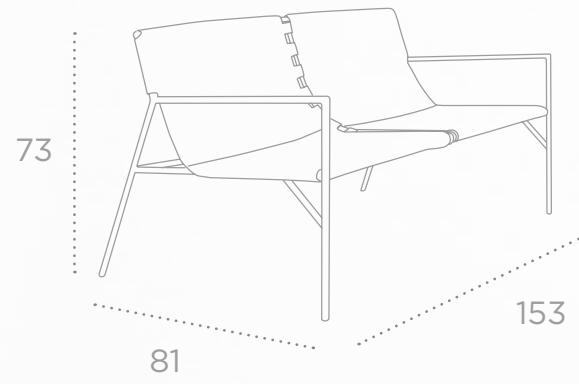

Full-grain leather
Soft touch varnished metal

5