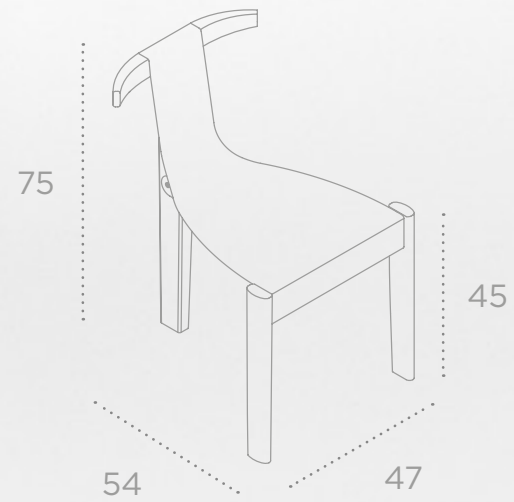

Amilcare Chair
Matteo Beraldi

Black ash
Rope

Amilcare Stool
Matteo Beraldi

Canaletto walnut
Fabric by Kvadrat or Vescom
Leather by Elmo

Black ash + carbon fibre
Full-grain leather

Canaletto walnut or Black ash
Fabric by Kvadrat or Vescom
Leather by Elmo