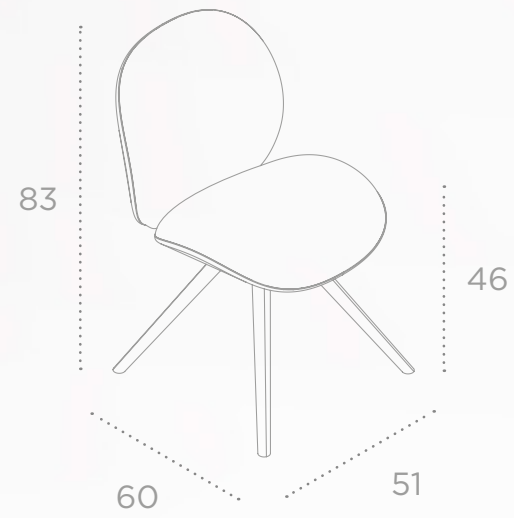

Amilcare Chair
Matteo Beraldi

Black ash
Rope

Amilcare Stool
Matteo Beraldi

Canaletto walnut
Fabric by Kvadrat or Vescom
Leather by Elmo

Black ash + carbon fibre
Full-grain leather

Canaletto walnut or Black ash
Fabric by Kvadrat or Vescom
Leather by Elmo