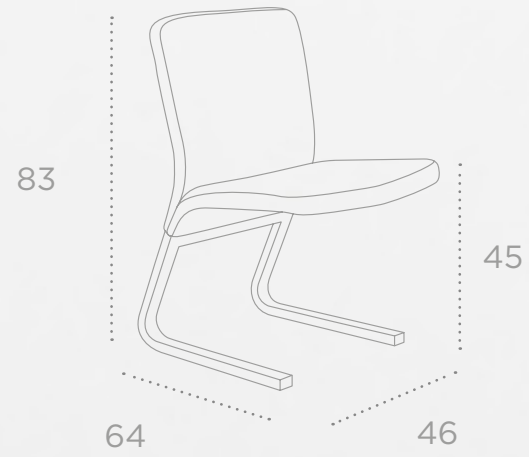

Black chromed metal
Fabric by Kvadrat or Vescom
Leather by Elmo