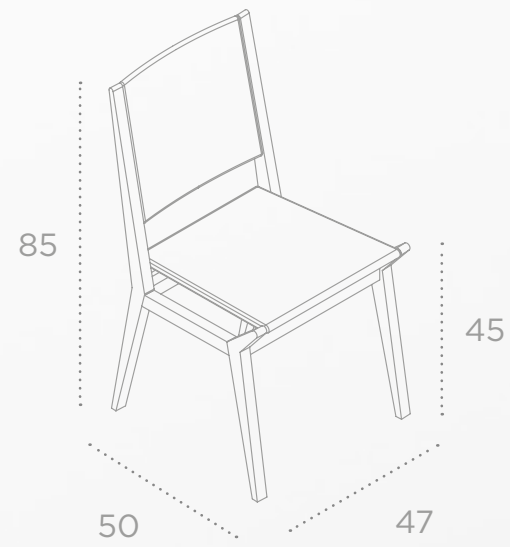

Canaletto walnut
Fabric by Kvadrat or Vescom
Leather by Elmo