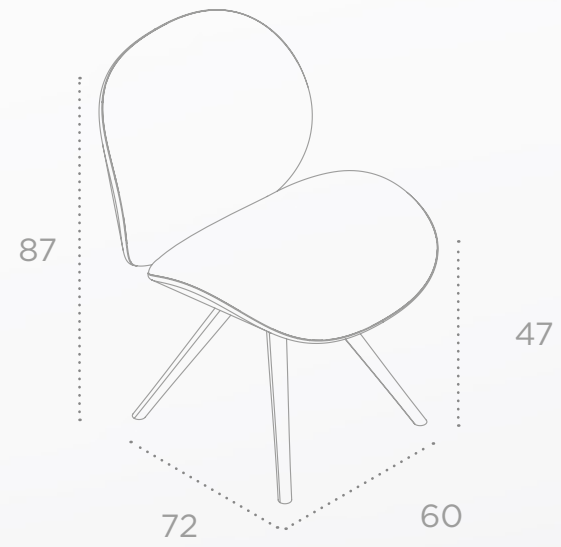

Canaletto walnut or Black ash
Fabric by Kvadrat or Vescom
Leather by Elmo