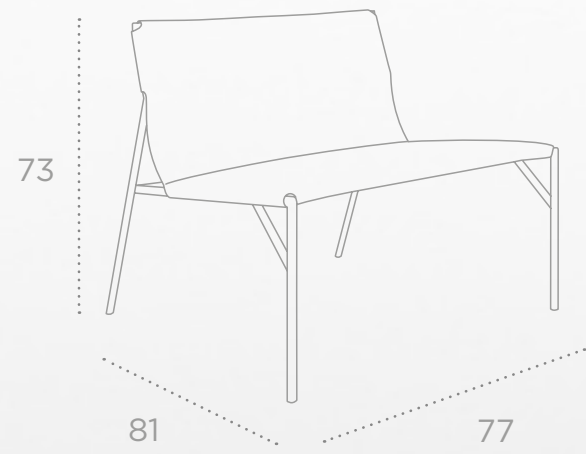

Full-grain leather
Soft touch varnished metal

“Tout le Jour” Lounge
Marc Thorpe